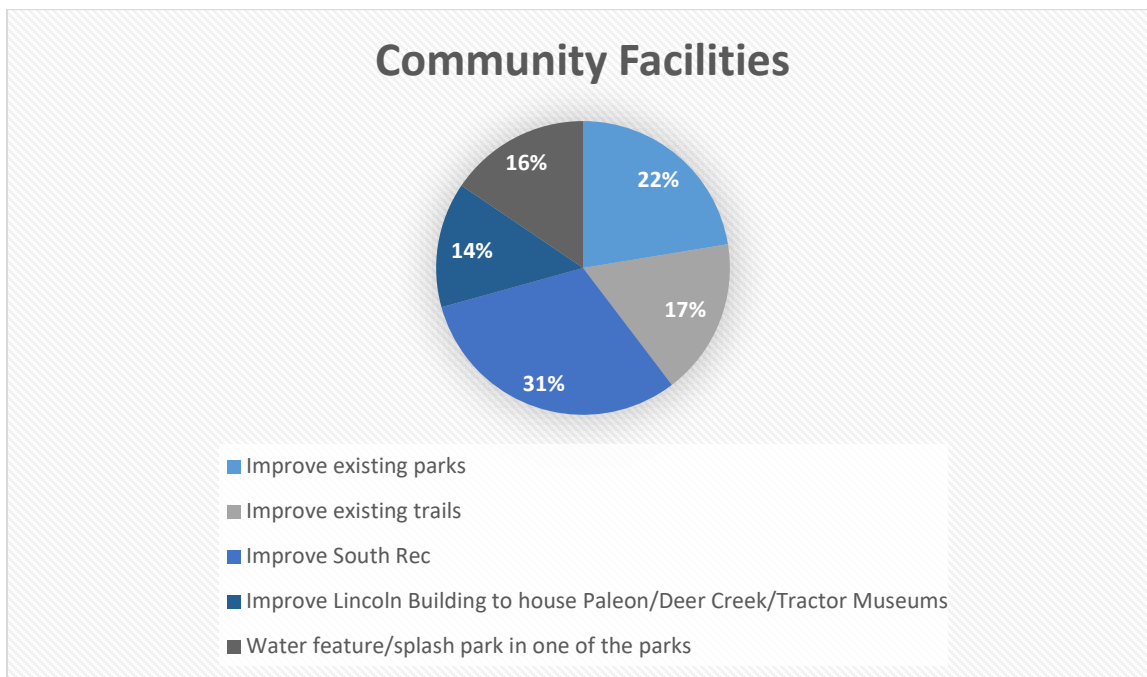

Pick Top 2 Choices

Pick Top 2 Choices

Pick Top 2 Choices

Pick Top 2 Choices

TOURISM- CULTURE- ARTS

- Renovate Lincoln Building- Paleon, Deer Creek, Tractor Museums
- Improve South Rec- Rodeo Arena, Camping, Picnic, Ponds, Playground
- Town Parks- Town Park, Tot Lot, Kimball Park, Rookstool Park
- Historical Trails- Rock in the Glen, Pony Express, Oregon/Mormon Trails
- Visitor Center
- Build on cultural opportunities- Artist gallery

Rec Center Improvements

Pick Top 2 Choices

Branding Ideas for Glenrock- Pick all that apply