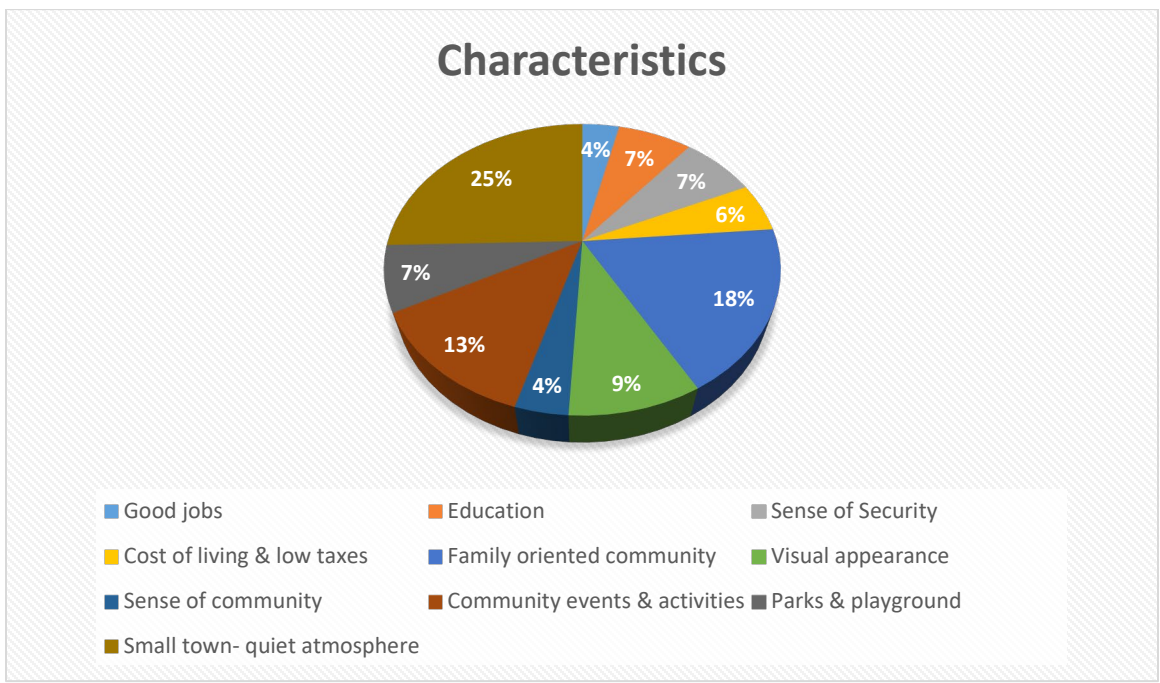

Pick Top 2 Choices

Pick Top 2 Choices

Pick Top 2 Choices

Pick Top 2 Choices

TOURISM- CULTURE- ARTS

- Renovate Lincoln Building- Paleon, Deer Creek, Tractor Museums
- Improve South Rec- Rodeo Arena, Camping, Picnic, Ponds, Playground
- Town Parks- Town Park, Tot Lot, Kimball Park, Rookstool Park
- Historical Trails- Rock in the Glen, Pony Express, Oregon/Mormon Trails
- Visitor Center
- Build on cultural opportunities- Artist gallery

Rec Center Improvements

Pick Top 2 Choices

Branding Ideas for Glenrock- Pick all that apply