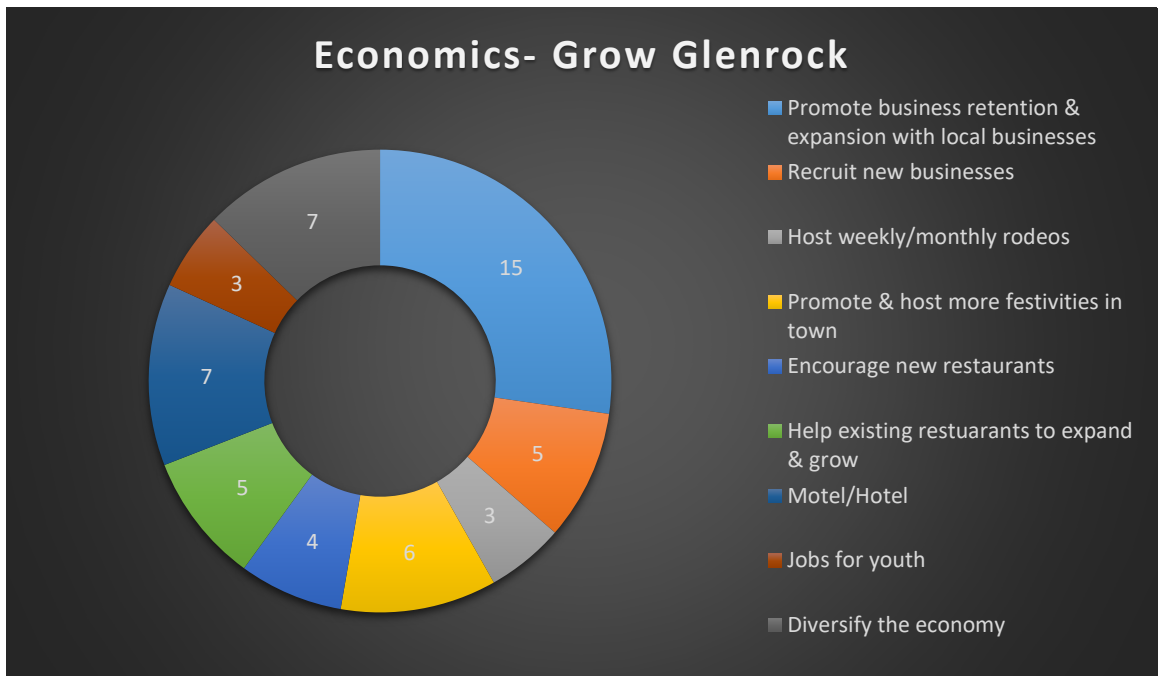

Pick Top 2 Choices

Pick Top 2 Choices

Pick Top 2 Choices

Pick Top 2 Choices

TOURISM- CULTURE- ARTS

- Renovate Lincoln Building- Paleon, Deer Creek, Tractor Museums
- Improve South Rec- Rodeo Arena, Camping, Picnic, Ponds, Playground
- Town Parks- Town Park, Tot Lot, Kimball Park, Rookstool Park
- Historical Trails- Rock in the Glen, Pony Express, Oregon/Mormon Trails
- Visitor Center
- Build on cultural opportunities- Artist gallery

Rec Center Improvements

Pick Top 2 Choices

Branding Ideas for Glenrock- Pick all that apply