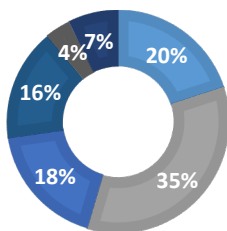

Pick Top 2 Choices

Pick Top 2 Choices

Pick Top 2 Choices

Pick Top 2 Choices

TOURISM- CULTURE- ARTS

- Renovate Lincoln Building- Paleon, Deer Creek, Tractor Museums
- Improve South Rec- Rodeo Arena, Camping, Picnic, Ponds, Playground
- Town Parks- Town Park, Tot Lot, Kimball Park, Rookstool Park
- Historical Trails- Rock in the Glen, Pony Express, Oregon/Mormon Trails
- Visitor Center
- Build on cultural opportunities- Artist gallery

Rec Center Improvements

Pick Top 2 Choices

Branding Ideas for Glenrock- Pick all that apply