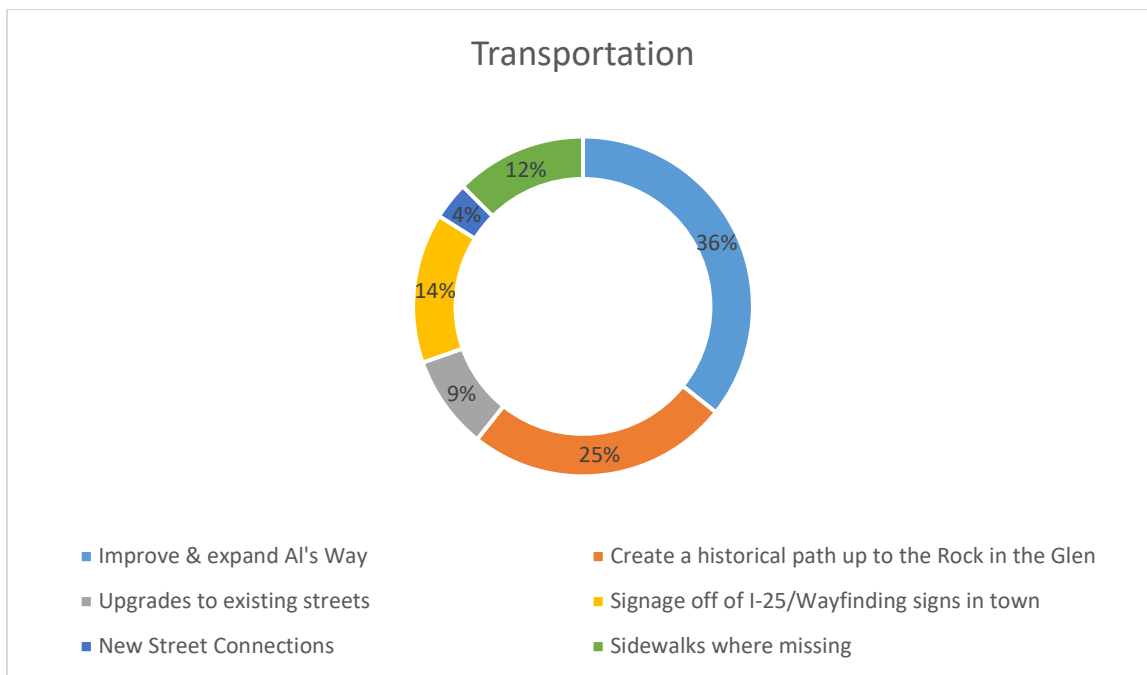

Pick Top 2 Choices

Pick Top 2 Choices

Pick Top 2 Choices

Pick Top 2 Choices

TOURISM- CULTURE- ARTS

- Renovate Lincoln Building- Paleon, Deer Creek, Tractor Museums
- Improve South Rec- Rodeo Arena, Camping, Picnic, Ponds, Playground
- Town Parks- Town Park, Tot Lot, Kimball Park, Rookstool Park
- Historical Trails- Rock in the Glen, Pony Express, Oregon/Mormon Trails
- Visitor Center
- Build on cultural opportunities- Artist gallery