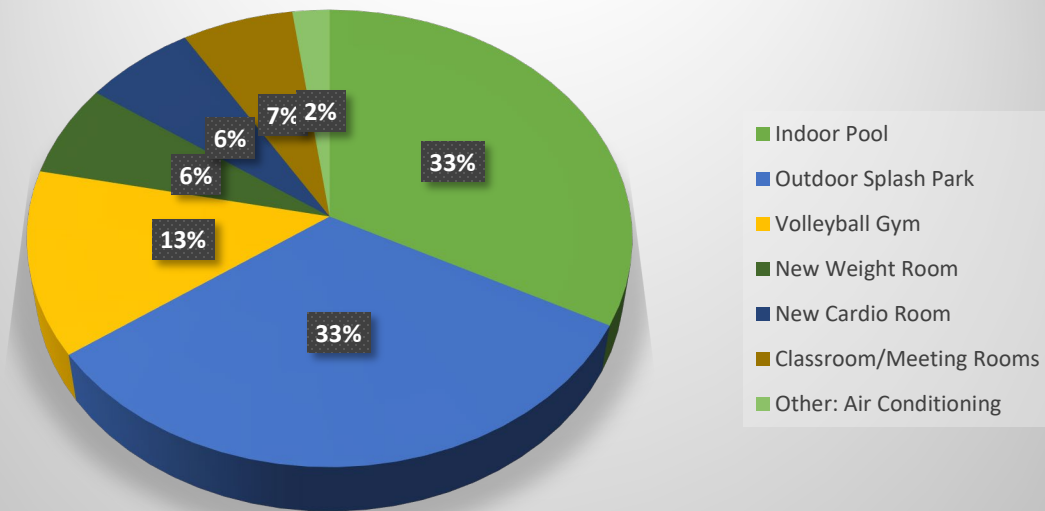

Pick Top 2 Choices

Pick Top 2 Choices

Pick Top 2 Choices

Pick Top 2 Choices

TOURISM- CULTURE- ARTS

- Renovate Lincoln Building- Paleon, Deer Creek, Tractor Museums
- Improve South Rec- Rodeo Arena, Camping, Picnic, Ponds, Playground
- Town Parks- Town Park, Tot Lot, Kimball Park, Rookstool Park
- Historical Trails- Rock in the Glen, Pony Express, Oregon/Mormon Trails
- Visitor Center
- Build on cultural opportunities- Artist gallery

Rec Center Improvements

Pick Top 2 Choices

Branding Ideas for Glenrock- Pick all that apply