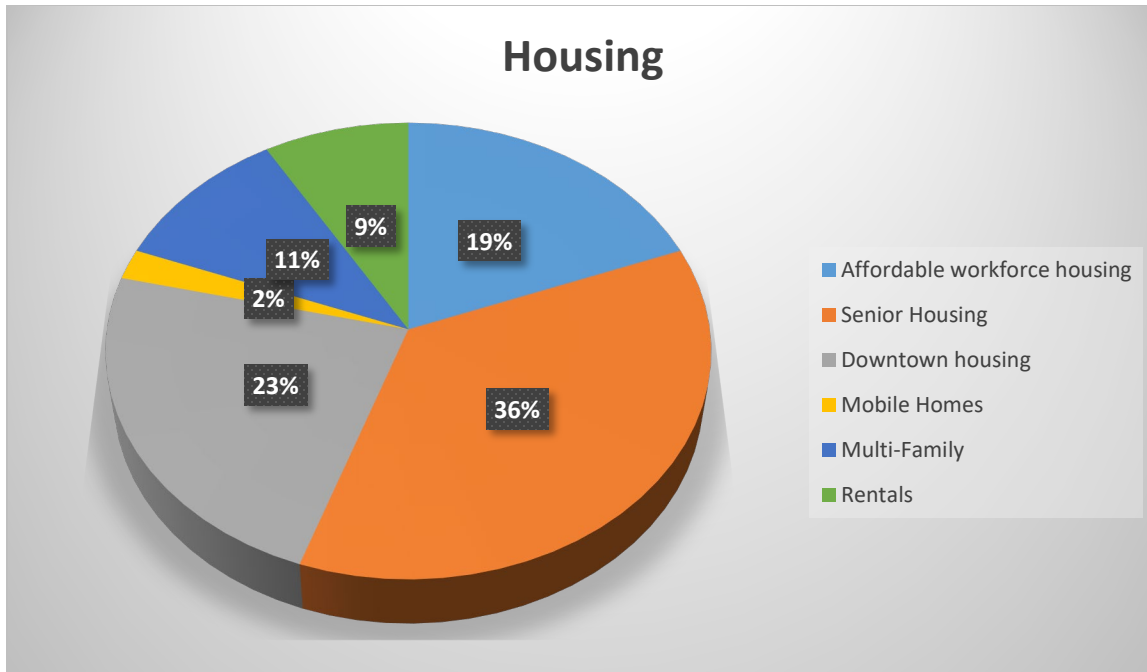

Pick Top 2 Choices

Pick Top 2 Choices

Pick Top 2 Choices

Pick Top 2 Choices

TOURISM- CULTURE- ARTS

- Renovate Lincoln Building- Paleon, Deer Creek, Tractor Museums
- Improve South Rec- Rodeo Arena, Camping, Picnic, Ponds, Playground
- Town Parks- Town Park, Tot Lot, Kimball Park, Rookstool Park
- Historical Trails- Rock in the Glen, Pony Express, Oregon/Mormon Trails
- Visitor Center
- Build on cultural opportunities- Artist gallery

Rec Center Improvements

Pick Top 2 Choices

Branding Ideas for Glenrock- Pick all that apply