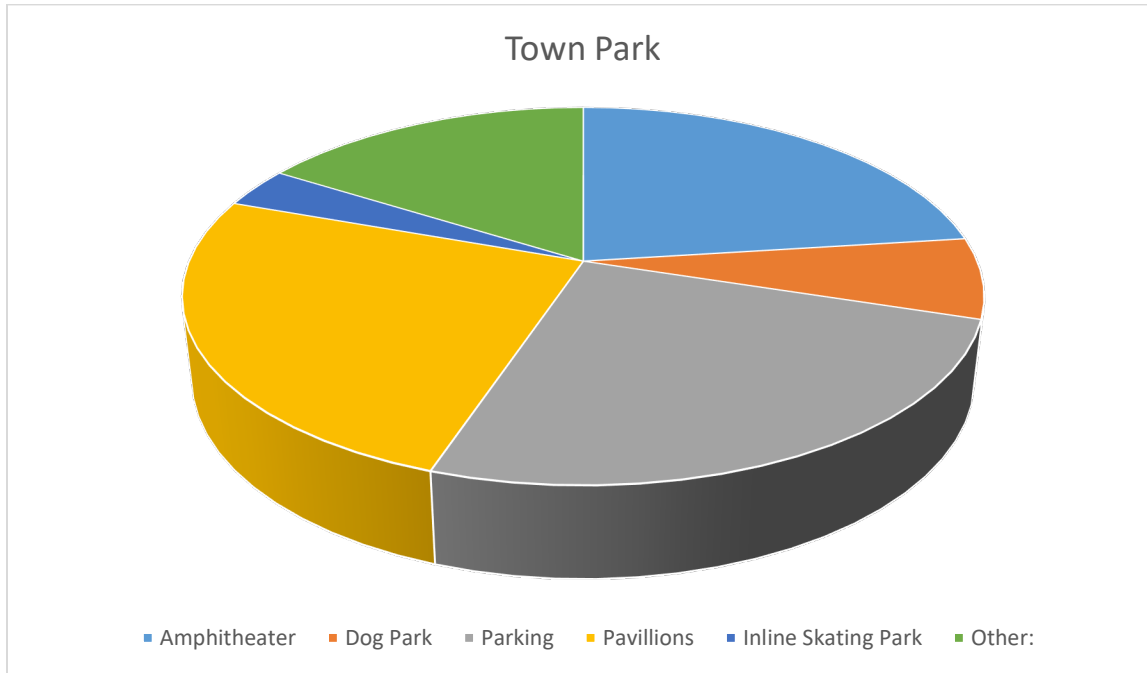

# Build Glenrock! Your Vision Designs the Plan Event Survey Questions

# Build Glenrock! Your Vision Designs the Plan Event Survey Questions

Other: Swimming Pool, Splash Park, Concession Stand Friendly Area, Area for additional Activities