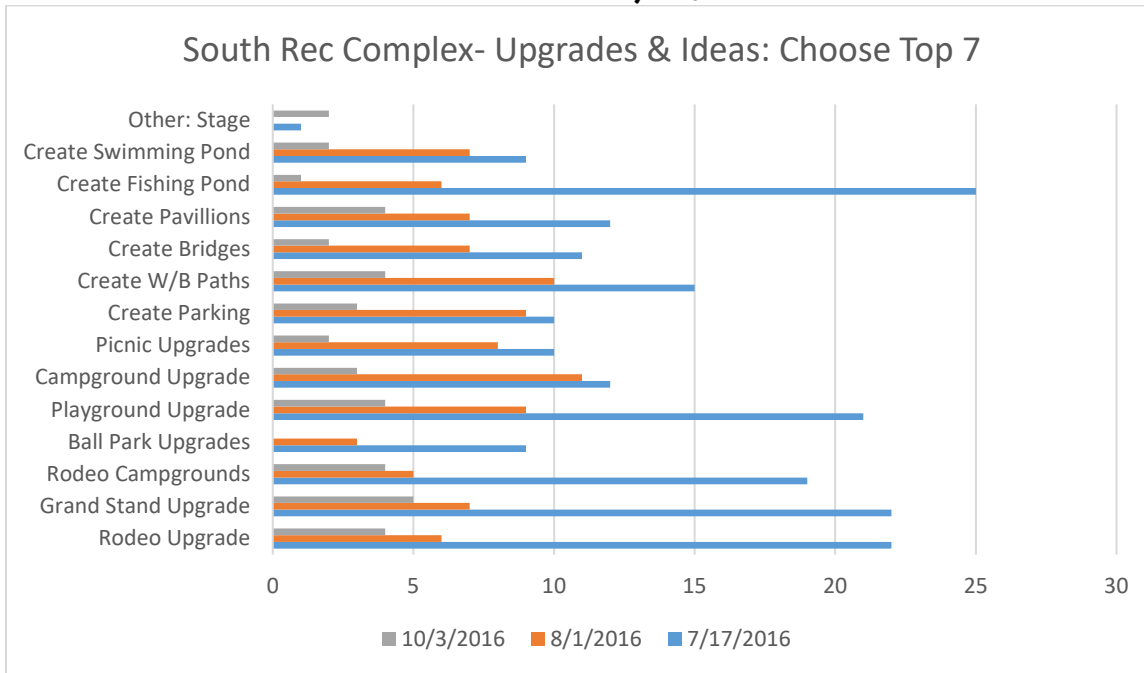

Build Glenrock! Your Vision Designs the Plan Event Survey Questions