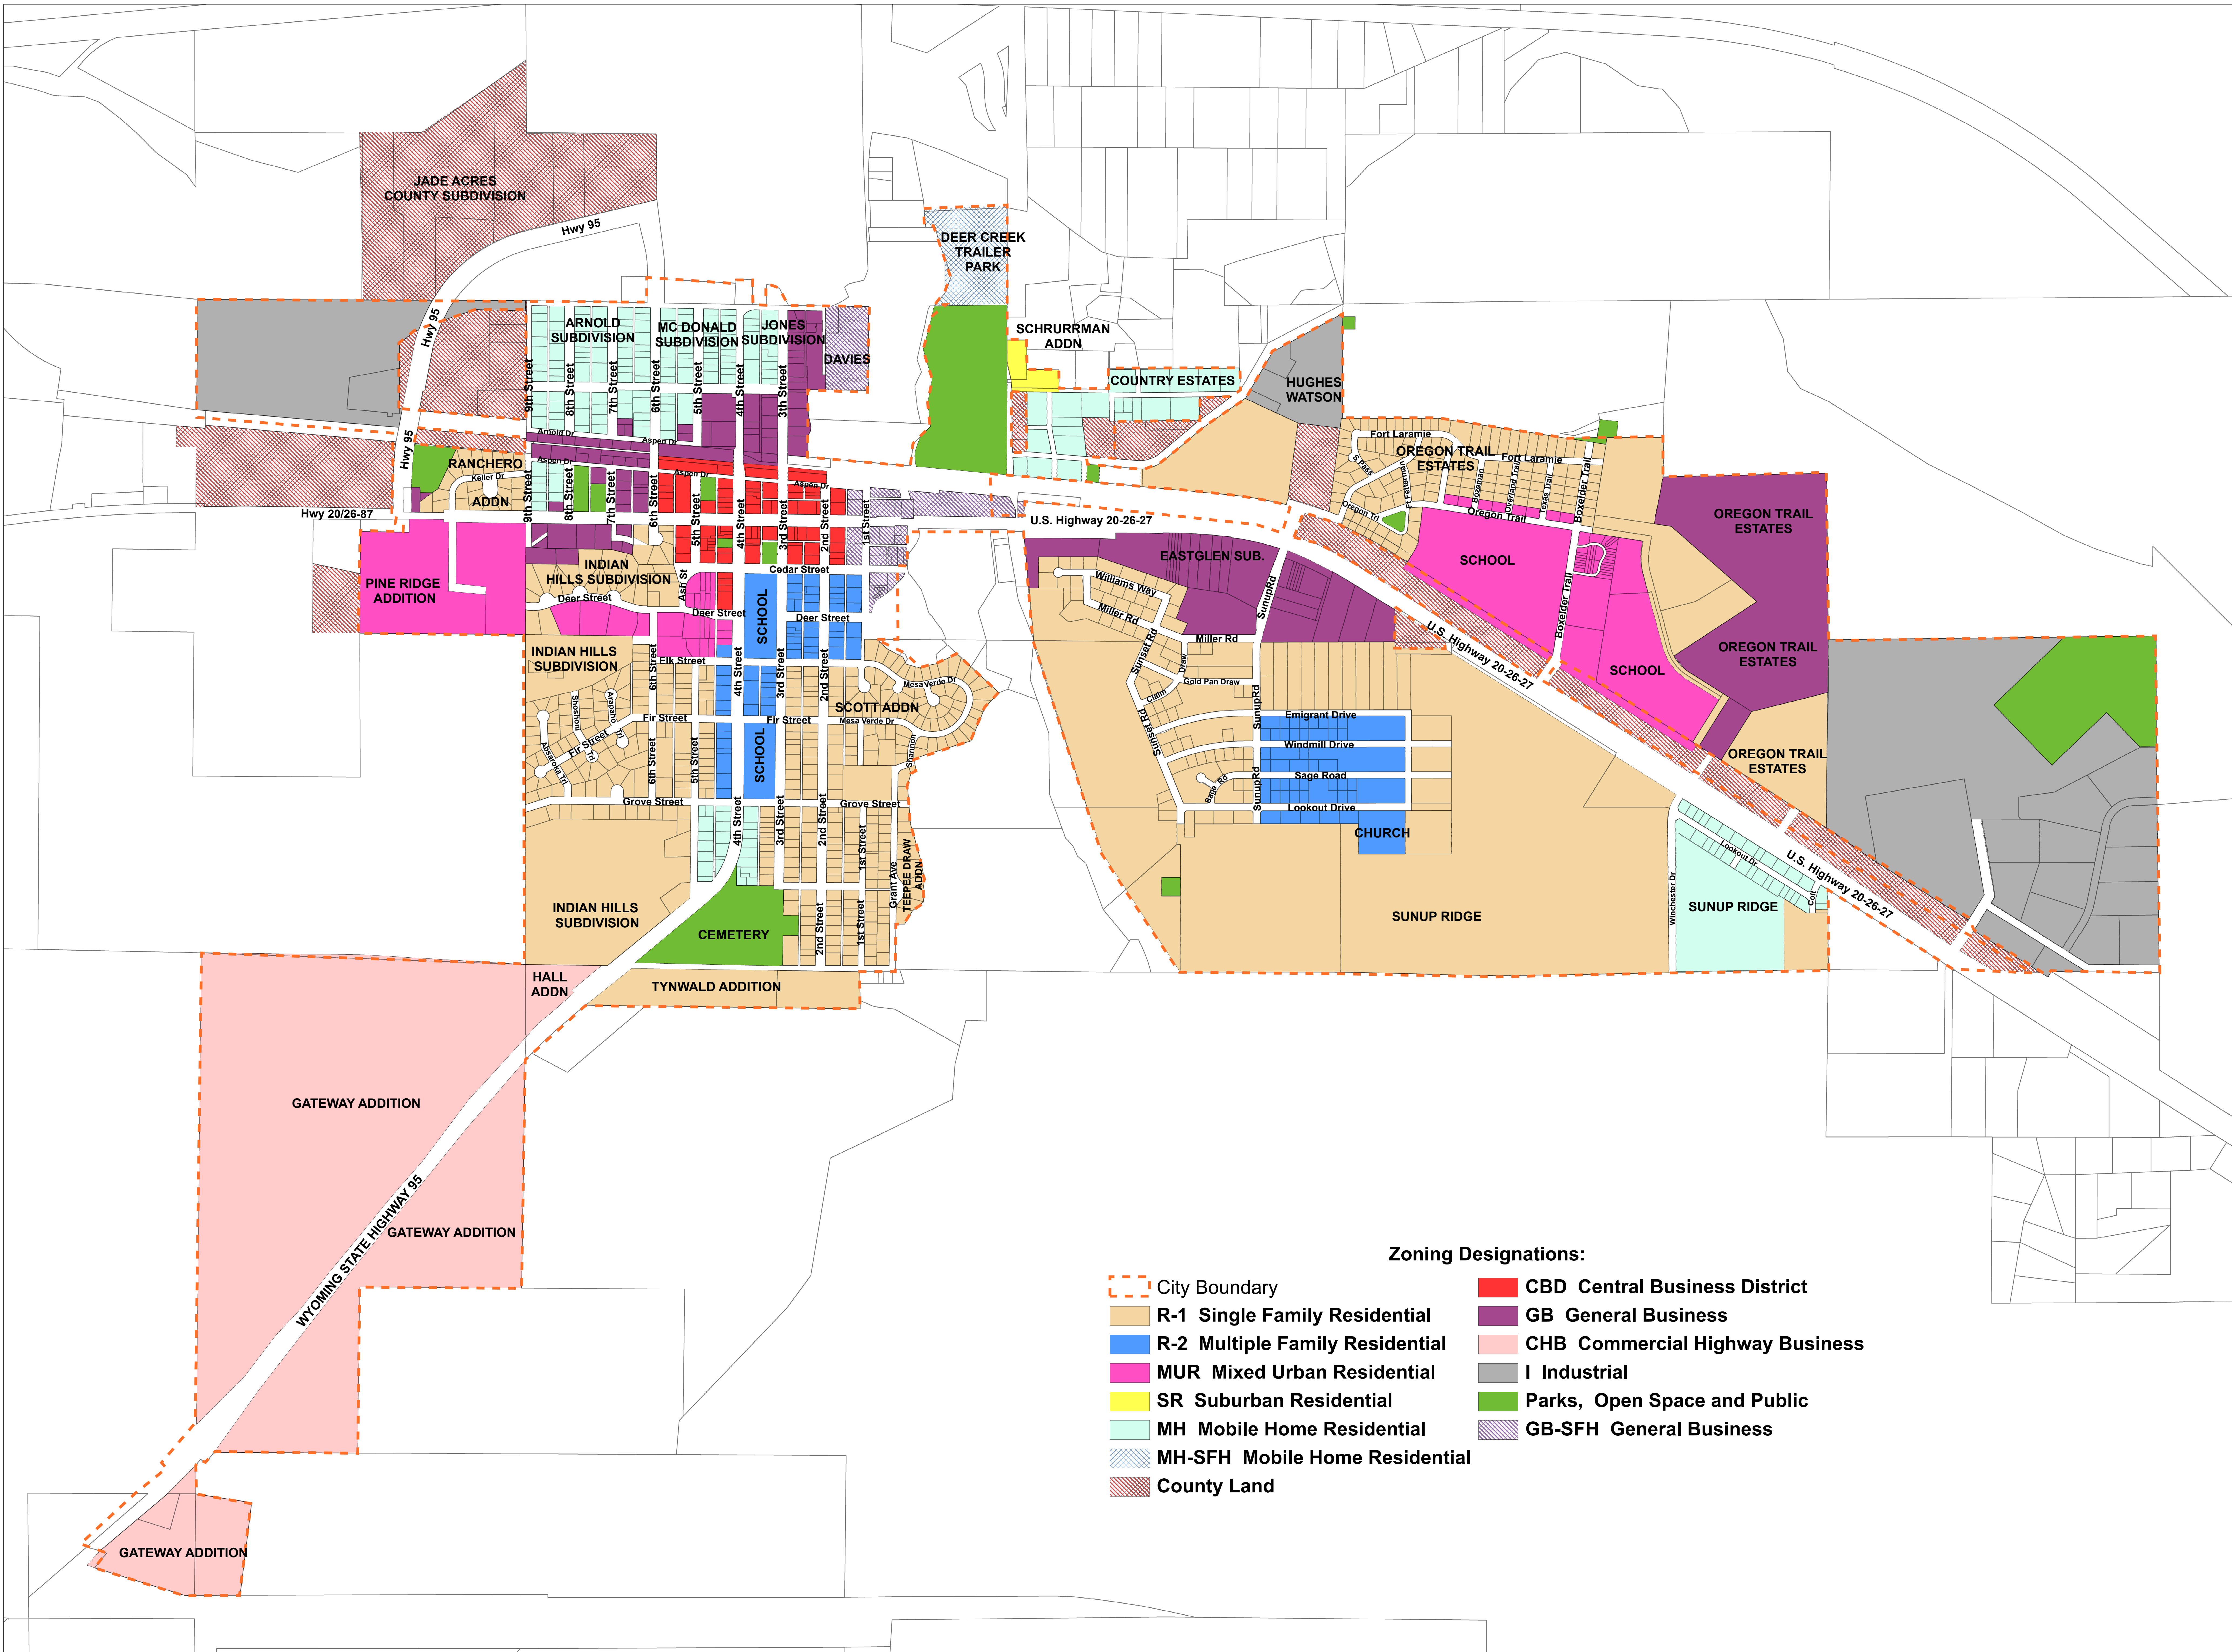

# TOWN OF GLENROCK ZONING MAP

### Zoning Designations:

- City Boundary
- R-1 Single Family Residential
- R-2 Multiple Family Residential
- MUR Mixed Urban Residential
- SR Suburban Residential
- MH Mobile Home Residential
- MH-SFH Mobile Home Residential
- County Land
- CBD Central Business District
- GB General Business
- CHB Commercial Highway Business
- I Industrial
- Parks, Open Space and Public
- GB-SFH General Business